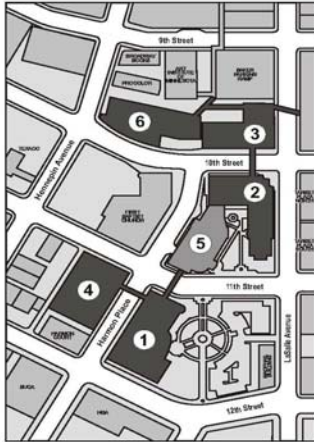

Directions to UST

UNIVERSITY of ST. THOMAS

Minneapolis Campus
 1000 LaSalle Avenue
 Minneapolis, Minnesota 55403

1. Minneapolis School of Law
2. Terrence Murphy Hall
3. Opus Hall
4. Parking at 11th Street and Harmon Place
5. Schulze Hall
6. West Metropolitan Education Program (with underground parking garage)

OPTION TWO: I-94 East to Downtown Exit to 4th Street; take Fourth Street to First Avenue; turn right on First Avenue to 10th Street; turn left on 10th Street to LaSalle Avenue; turn right on LaSalle Avenue to 11th Street; turn right on 11th Street. The campus will be on your right.

FROM THE NORTH

I-35W South to West I-94. West on I-94 to 11th Street Exit. West on 11th Street to LaSalle Avenue (one block past Nicollet Mall). Cross LaSalle Avenue. Campus will be on your right.

FROM THE AIRPORT

I-494 West to I-35W North. Downtown Exits to 11th Street / Grant Street Exit (exit 16A); turn left. West on 11th Street to LaSalle Avenue (one block past Nicollet Mall). Cross LaSalle Avenue. Campus will be on your right.