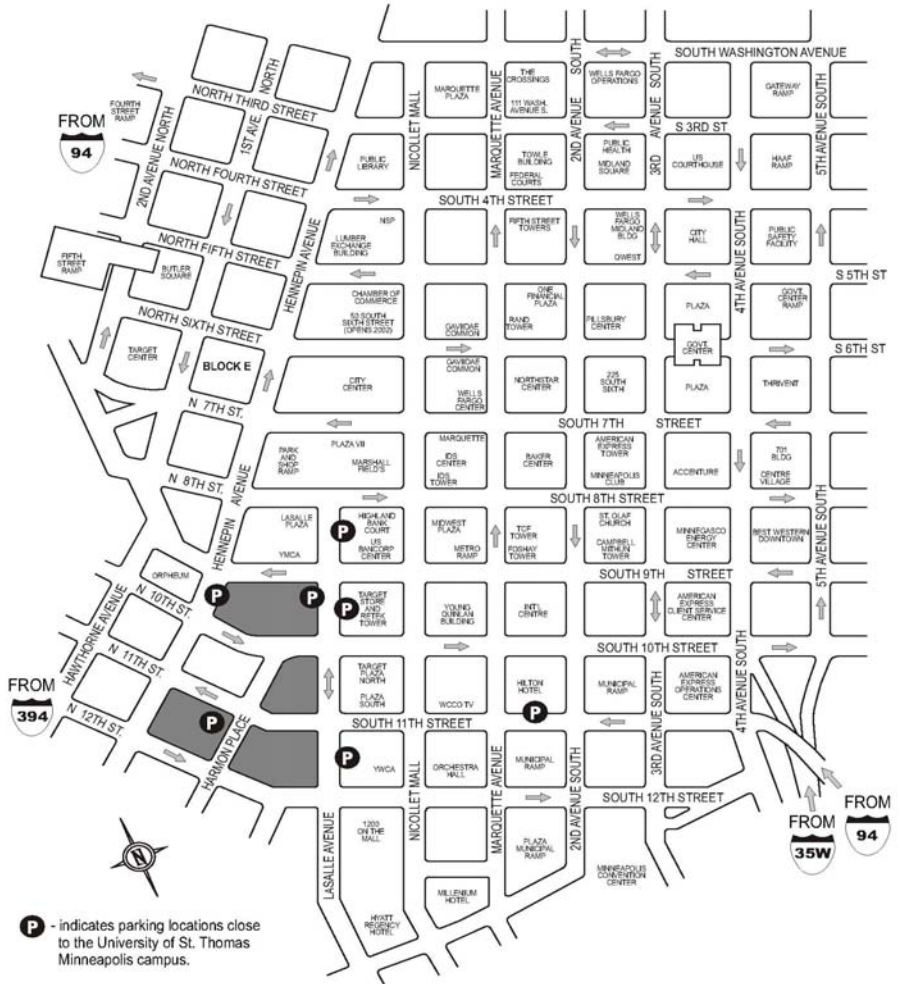

Directions to UST

UNIVERSITY of ST. THOMAS

Minneapolis Campus
 1000 LaSalle Avenue
 Minneapolis, Minnesota 55403

1. Minneapolis School of Law
2. Terrence Murphy Hall
3. Opus Hall
4. Parking at 11th Street and Harmon Place
5. Schulze Hall
6. West Metropolitan Education Program (with underground parking garage)

OPTION TWO: I-94 East to Downtown Exit to 4th Street; take Fourth Street to First Avenue; turn right on First Avenue to 10th Street; turn left on 10th Street to LaSalle Avenue; turn right on LaSalle Avenue to 11th Street; turn right on 11th Street. The campus will be on your right.

FROM THE EAST

I-94 West to 11th Street Exit (exit 233A); turn left. West on 11th Street to LaSalle Avenue (one block past Nicollet Mall). Campus will be on your right.

FROM THE SOUTH

I-35W North to Downtown Exits to 11th Street / Grant Street Exit (exit 16A); turn left. West on 11th Street to LaSalle Avenue (one block past Nicollet Mall). Cross LaSalle Avenue. Campus will be on your right.

I-494 West to I-35W North. Downtown Exits to 11th Street / Grant Street Exit (exit 16A); turn left. West on 11th Street to LaSalle Avenue (one block past Nicollet Mall). Cross LaSalle Avenue. Campus will be on your right.